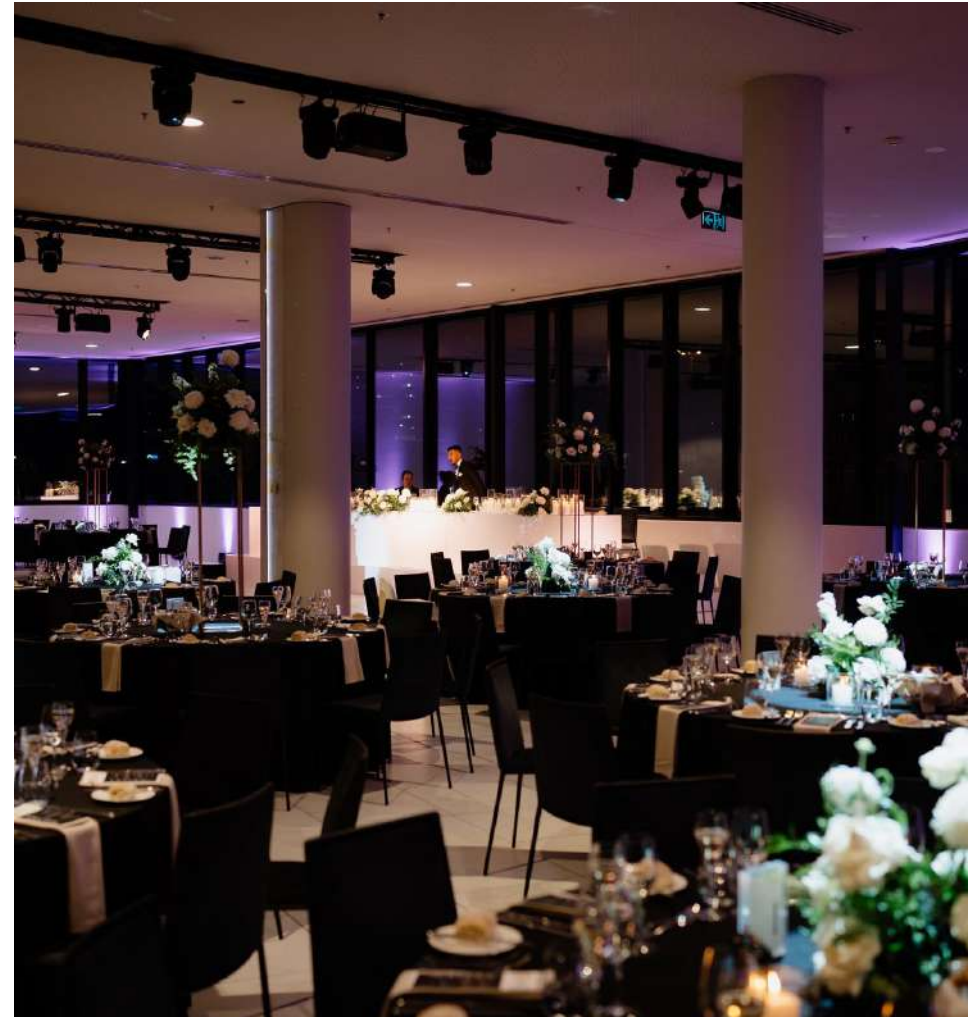

AERIAL

SOUTH WHARF

Ceremony Packages (booked with reception)

A venue fitting for a ceremony of the grandest proportions.

Weddings
showtime
EVENT GROUP

The Venues

AERIAL

Aerial is an extraordinary venue that places you and your guests in the Melbourne skyline. Luxurious, stylish and sophisticated this custom built reception venue definitely turns heads.

The Big 'I Do's'

THE ALL IMPORTANT "I DOS"

Tie the knot in the simple elegance of our marble arrival lounge, before dancing the night away in the adjoining dining space.

ON THE DANCE FLOOR

\$2,500

- Pop up draping
- Ivory or black aisle runner
- Venue hire
- 100 Blue velvet effect chairs
- Signing table with chairs
- On the day coordination
- Ceremony rehearsal
- Wedding Producer
- Gold arbour

IN THE LOUNGE

\$1,500

- Ivory or black aisle runner
- Venue hire
- 50 Blue velvet effect chairs
- Signing table with chairs
- On the day coordination
- Ceremony rehearsal
- Wedding Producer
- Gold arbour