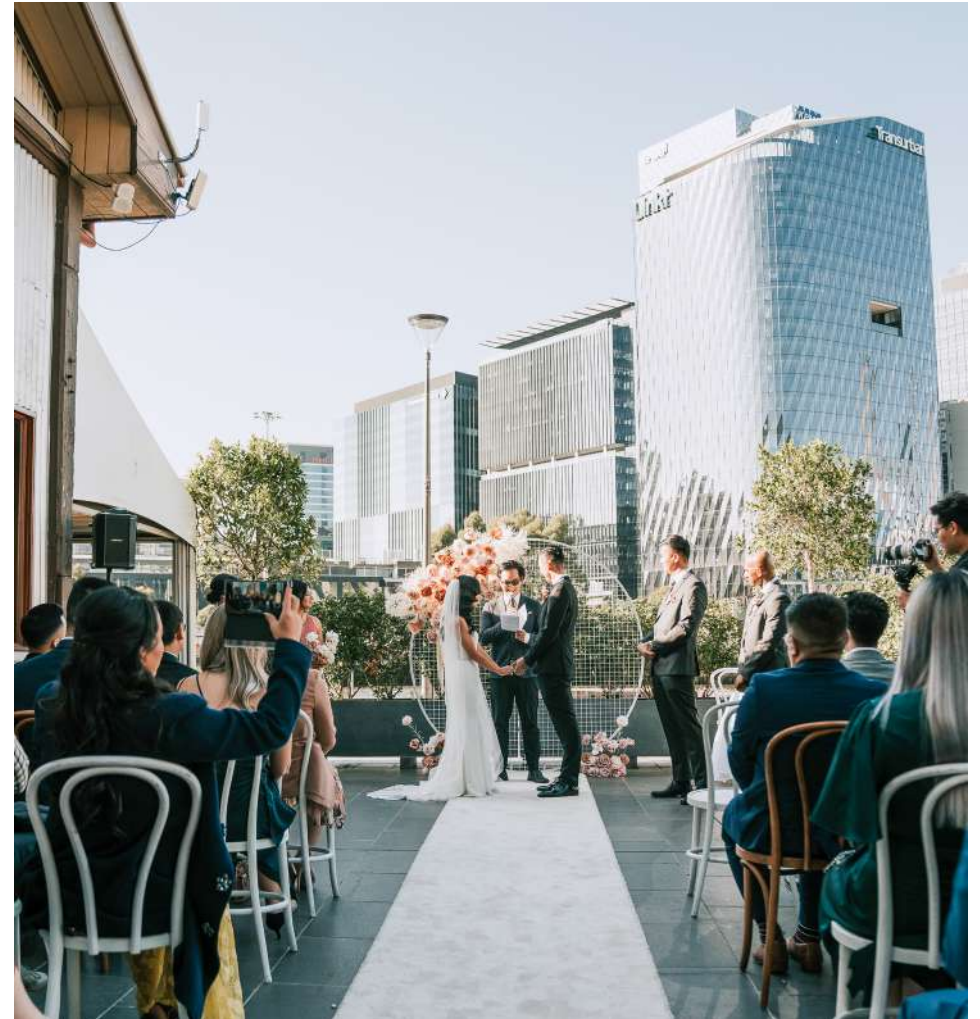

SHOWTIME

EVENTS CENTRE

Ceremony Packages (booked with reception)

A venue fitting for a ceremony of the grandest proportions.

Weddings
showtime
EVENT GROUP

The Venues

SHOWTIME EVENT CENTRE

This beautiful outdoor venue located in the heart of South Wharf, The River Pavilion offers an alfresco styled space that will redefine your perception of elegance, versatility and breathtaking views for your ceremony. The Pavilion stands as a testament to our commitment to creating unforgettable memories in the heart of Melbourne.

The Big 'I Do's'

THE ALL IMPORTANT "I DOS"

Tie the knot in the simple elegance of our marble arrival lounge, before dancing the night away in the adjoining dining space.

INDOOR CEREMONY

\$2,500

- Black or white wall drapes
- Ivory or black aisle runner
- Venue hire
- 40 mixed white and timber bentwood chairs or 100 black manoli chairs – subject to floor plan
- Signing table with chairs
- On the day Coordination
- Ceremony rehearsal

THE RIVER PAVILION

\$3,000

- Beautiful river views
- Ivory or black aisle runner
- Venue hire
- 40 mixed white and timber bentwood chairs
- Signing table with chairs
- On the day Coordination
- Ceremony rehearsal